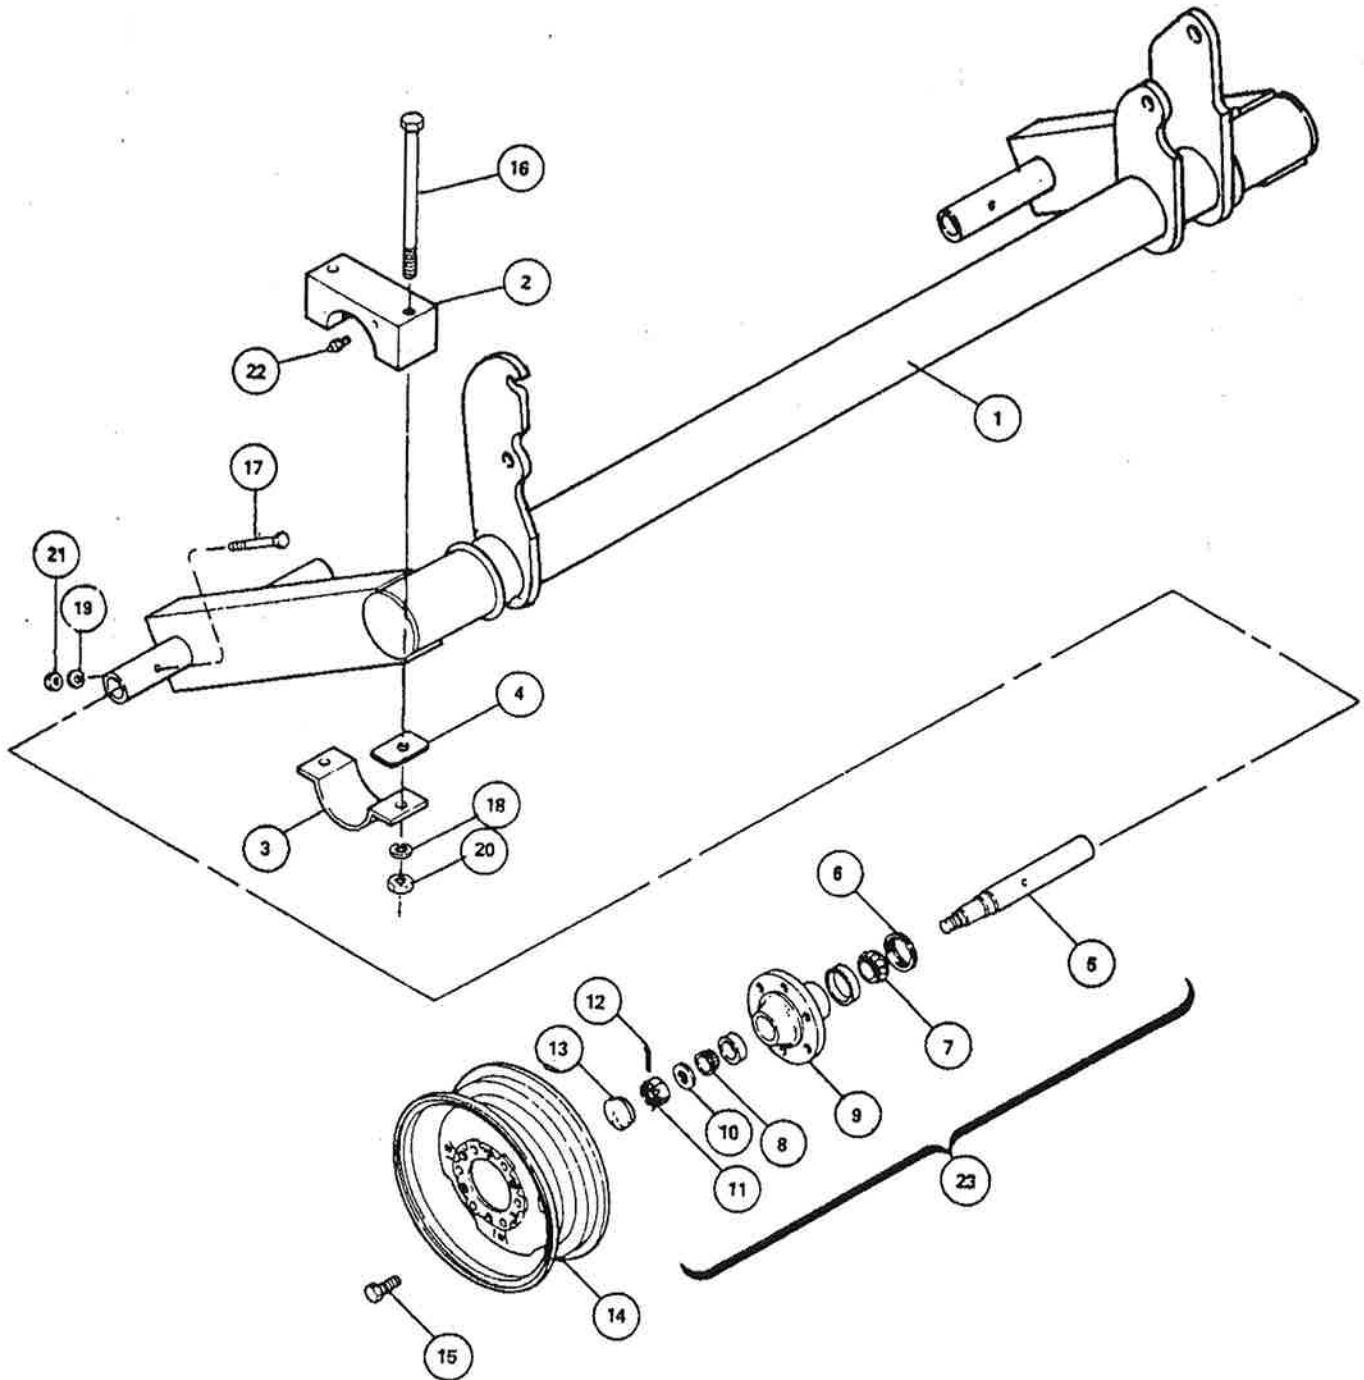

RPW
RPW 20

AXLE

PI-76159

AXLE**RPW
RPW 20**

<u>REF. NO.</u>	<u>PART NO.</u>	<u>DESCRIPTION</u>
1	24083	Axle
2	24076	Axle Bearing Casting w/zerk
3	24056	Axle Bearing Clamp
4	24079	Bearing Shim, thin
4	24132	Bearing Shim, thick
5	*41232	Spindle, 1 3/4" x 12-1/8" long
6	*26121	Seal, grease kit
7	*11378	Inside Bearing Cone (LM48548)
8	*10345	Outside Bearing Cone(LM67048)
9	*30405	Hub Casting with cups and grease zerk
--	11379	Inside bearing cup (LM48510)
--	10344	Outside bearing cup (LM67010)
10	*16094	Washer, 2" O.D. x 7/8" I.D. flat
11	*88340	Castle Nut, 7/8"
12	*88301	Cotter Pin, 5/32" x 1 1/4" long
13	11381	Dust Cap
14	10498	Wheel Rim, 15" x 8" wide, 6 bolt
15	*88142	Wheel Bolt, 1/2"
16	88600	Bolt, 3/4" - 10 x 6 1/2" long (Grade 5)
17	88531	Bolt, 3/8" - 16 x 3" long
18	88130	Lock washer, 3/4"
19	88362	Lock washer, 3/8"
20	88110	Nut, 3/4" (non lock)
21	88103	Nut, 3/8" (non lock)
22	88143	Grease Zerk, 1/4"
23	41233	1 3/4" spindle and hub assembly (consists of all parts marked by an asterisk)